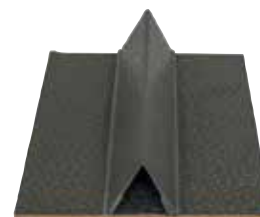

Prefabricated Protan Roofing Details

ARTICLE	NAME	DIMENSION
39005039	Pipe 20 mm light grey F91	H = 16 cm
39005038	Pipe 30 mm light grey F91	H = 15 cm
39005040	Pipe 35 mm light grey F91	H = 9,5 cm
39005021	Pipe 75 mm light grey F91	H = 60 cm
39005022	Pipe 110 mm light grey F91	H = 60 cm
39005024	Pipe 160 mm light grey F91	H = 60 cm
39005026	Pipe 200 mm light grey F91	H = 60 cm
39005045	Prefab. cone light grey F91	H = 30 cm
39005095	Prefab. cone dark grey F94	H = 30 cm
39005921	Rectangular Collar light grey F91	H = 10,5 cm, 2" x 3"
39005923	Rectangular Collar dark grey F94	H = 10,5 cm, 2" x 3"
39005922	Rectangular Collar green F45	H = 10,5 cm, 2" x 3"
39005041	Prefab. snowguard light grey F91	H = 7 cm
39005091	Prefab. snowguard dark grey F94	H = 7 cm
	I x w x h = 435 x 300 x 70 mm	

Protan Architectural Profiles

39001003	Protan triangle profile	2 lm
	Creates architectural effects on roofs	
39001020	PVC Omega profile l.grey F91	4 lm
39001021	PVC Omega profile d.grey F94	4 lm
39001025	PVC Omega profile black FX9*	4 lm
39001024	PVC Omega profile coppergr.F41	4 lm
39001022	PVC Omega profile red F12	4 lm
39001029	PVC profile other colours	min. 1000 lm

*Black FX9 for Northern Climate only